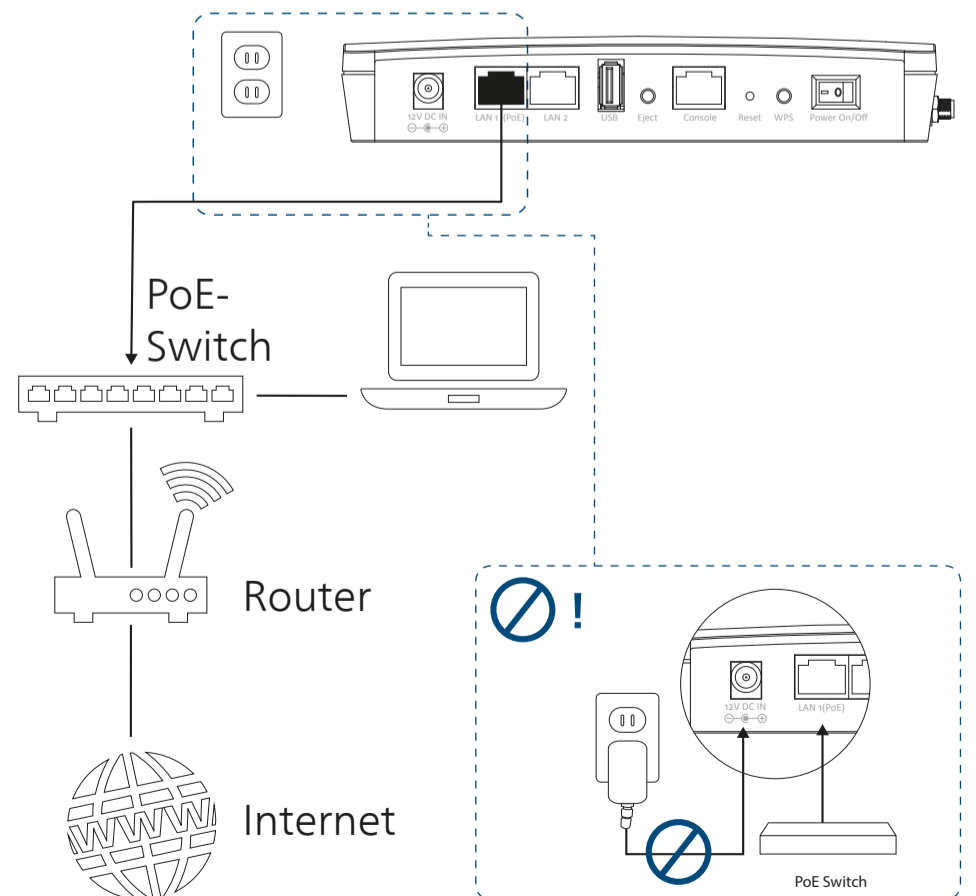

devolo AG
 Charlottenburger Allee 67
 52068 Aachen
 Germany

Engineered in Germany
www.devolo.com

WiFi pro 1750e

devolo
 BUSINESS SOLUTIONS

#45009

Package contents:

Hardware:

- A: 12V DC IN
- B: LAN 1 (PoE)
- C: LAN 2
- D: Reset
- E: Power On/Off

User-Guide:

www.devolo.com/WiFipro1750e/user-guide

Other:

www.devolo.com/WiFipro1750e/other

Power Supply:

PoE:

Mounting:

Configuration:

Different features between delos and devolo connectivity center:

<http://help.devolo-cc.com>

delos

devolo connectivity center

Apple iOS & Linux:

Windows:

www.devolo-cc.com