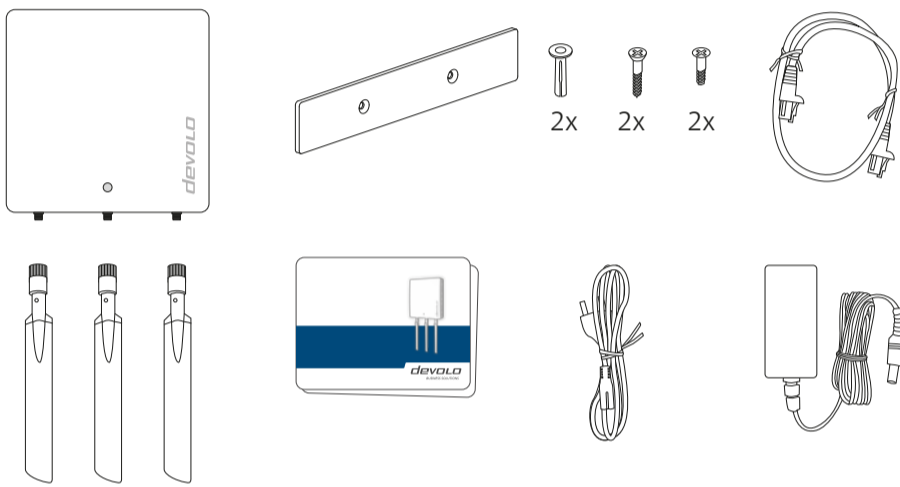

devolo AG
 Charlottenburger Allee 67
 52068 Aachen
 Germany

Engineered in Germany
www.devolo.com

WiFi pro 1750e

devolo
 BUSINESS SOLUTIONS

#45009

Package contents:

Hardware:

- A: 12V DC IN
- B: LAN 1 (PoE)
- C: LAN 2
- D: Reset
- E: Power On/Off

User-Guide:

www.devolo.com/WiFipro1750e/user-guide

Other:

www.devolo.com/WiFipro1750e/other

Power Supply:

PoE:

Mounting:

Configuration: