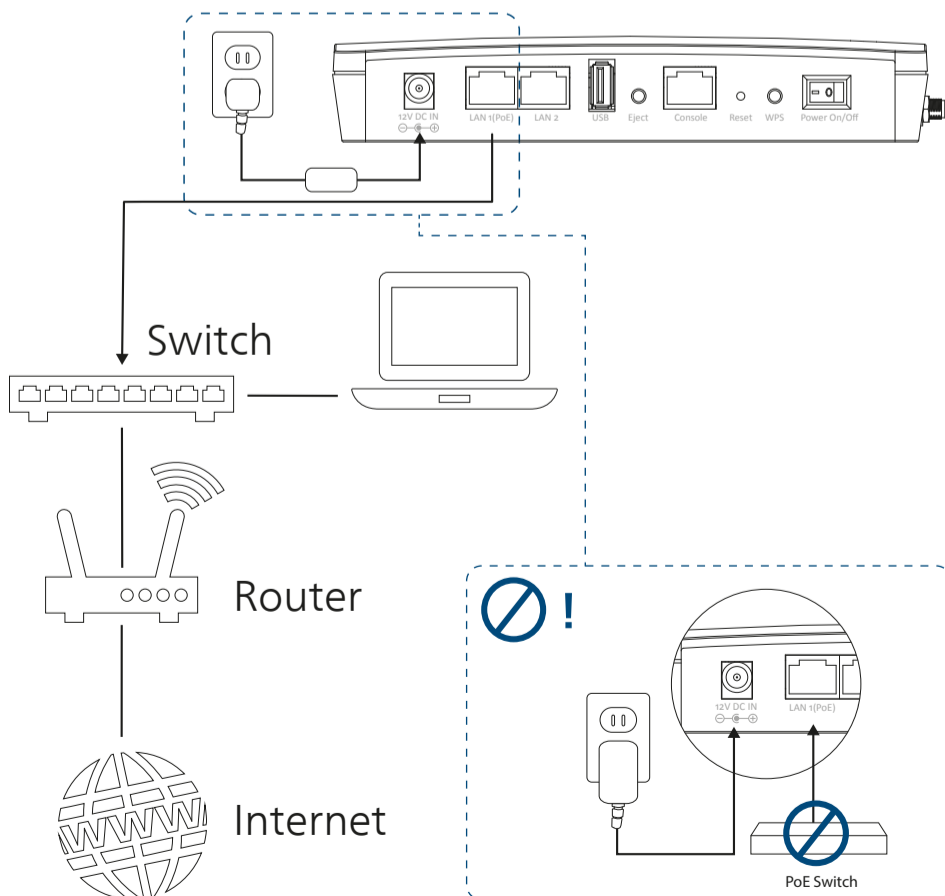

User-Guide:

www.devolo.com/WiFipro1750e/user-guide

Other:

www.devolo.com/WiFipro1750e/other

Power Supply:

PoE:

Mounting:

Configuration: