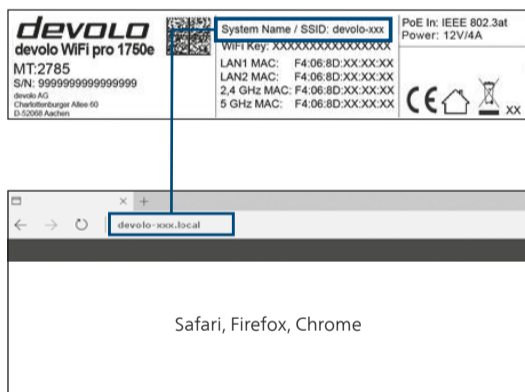

Different features between delos and devolo connectivity center:

<http://help.devolo-cc.com>

delos

devolo connectivity center

Apple iOS & Linux:

Windows:

www.devolo-cc.com