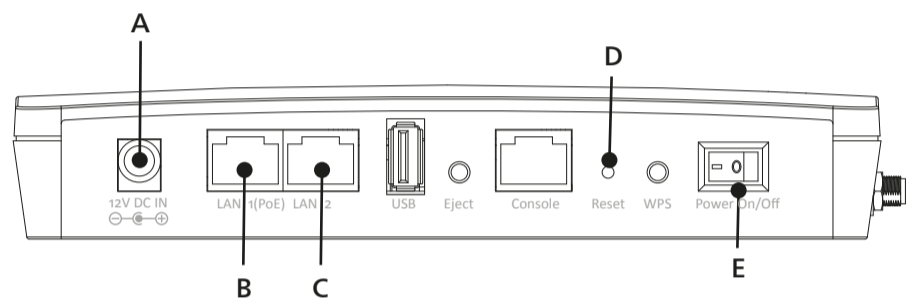

devolo AG
 Charlottenburger Allee 67
 52068 Aachen
 Germany

Engineered in Germany
www.devolo.com

WiFi pro 1750e

devolo
 BUSINESS SOLUTIONS

#45009

Package contents:

Hardware:

- A: 12V DC IN
- B: LAN 1 (PoE)
- C: LAN 2
- D: Reset
- E: Power On/Off