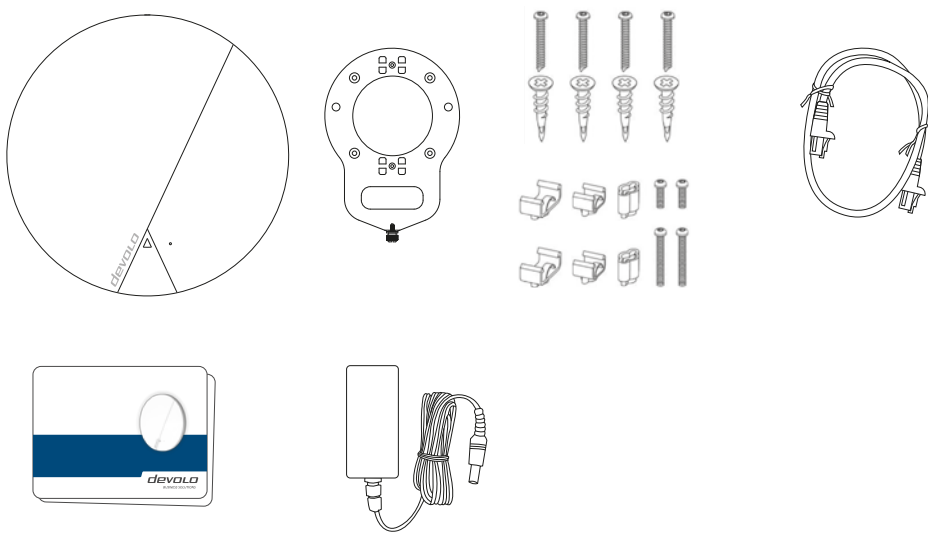

devolo AG
Charlottenburger Allee 67
52068 Aachen
Germany

Engineered in Germany
www.devolo.com

WiFi pro 1750c

devolo
BUSINESS SOLUTIONS

#45007

Package contents:

Hardware:

A: 12V DC IN
B: LAN (PoE)

User-Guide:

www.devolo.com/WiFipro1750c/user-guide

Other:

www.devolo.com/WiFipro1750c/other

Power Supply:

PoE:

Mounting:

Configuration: