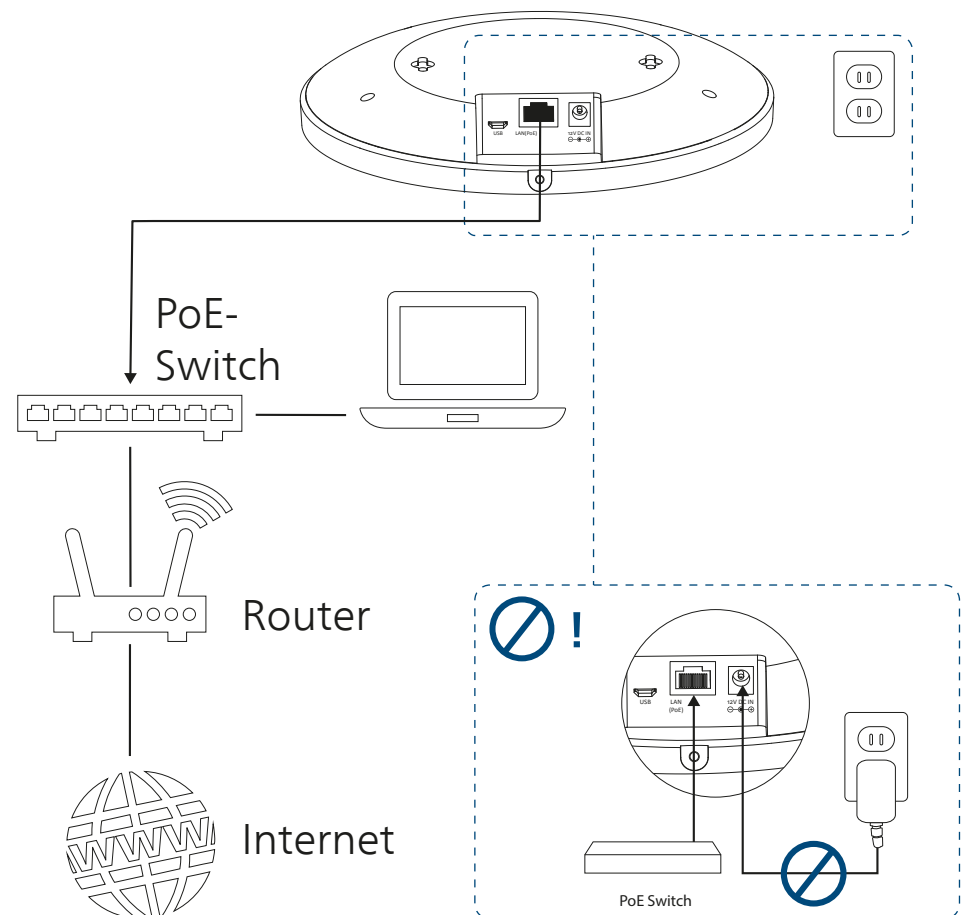

User-Guide:

www.devolo.com/WiFipro1750c/user-guide

Other:

www.devolo.com/WiFipro1750c/other

Power Supply:

PoE:

Mounting:

Configuration: