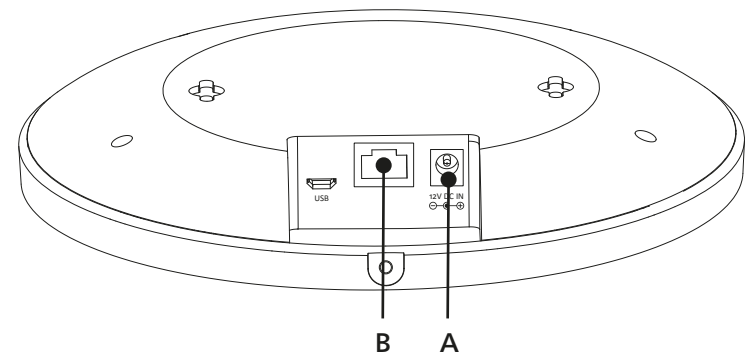

devolo AG
Charlottenburger Allee 67
52068 Aachen
Germany

Engineered in Germany
www.devolo.com

WiFi pro 1750c

devolo
BUSINESS SOLUTIONS

#45007

Package contents:

Hardware:

A: 12V DC IN
B: LAN (PoE)

User-Guide:

www.devolo.com/WiFipro1750c/user-guide

Other:

www.devolo.com/WiFipro1750c/other

Power Supply:

PoE:

Mounting:

Configuration: