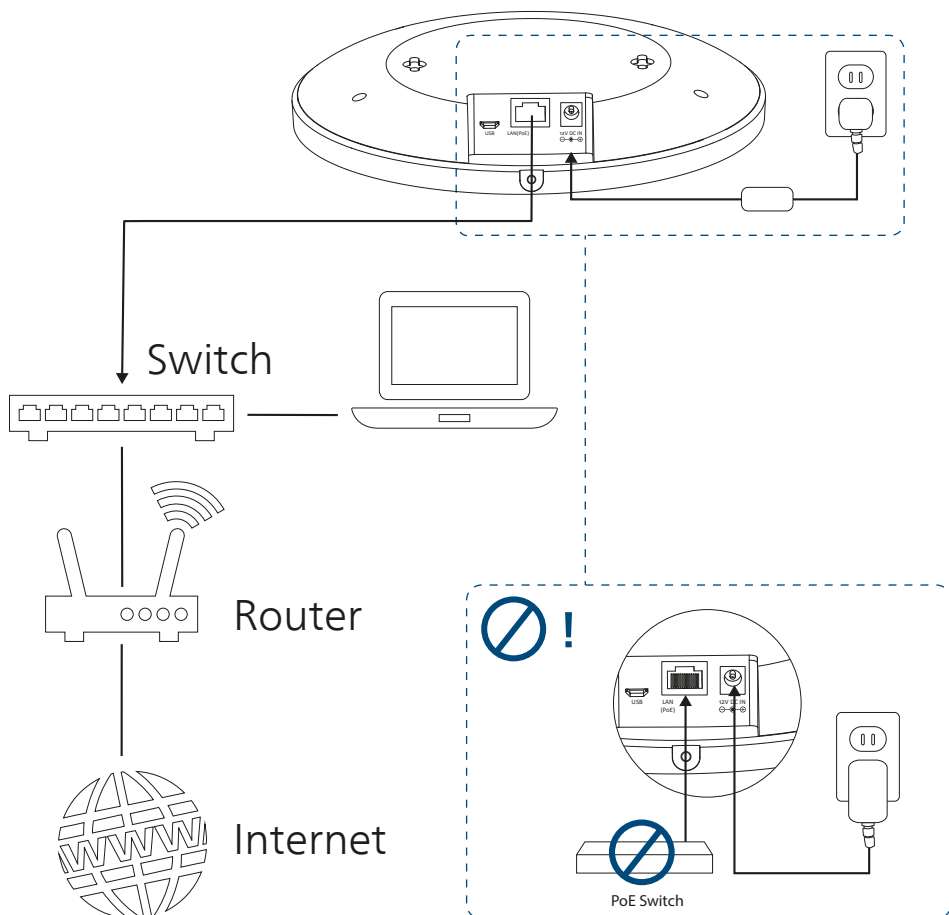

User-Guide:

www.devolo.com/WiFipro1750c/user-guide

Other:

www.devolo.com/WiFipro1750c/other

Power Supply:

PoE:

Mounting:

Configuration: