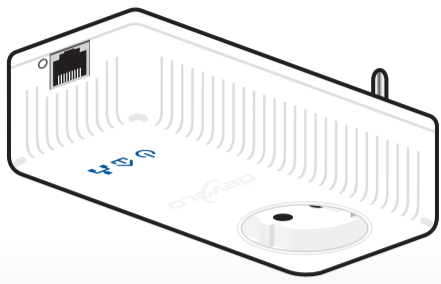

# INSTALLATION

devolo AG  
 Charlottenburger Allee 60  
 52068 Aachen  
 Germany  
 Engineered in Germany  
 www.devolo.com

42474/0311