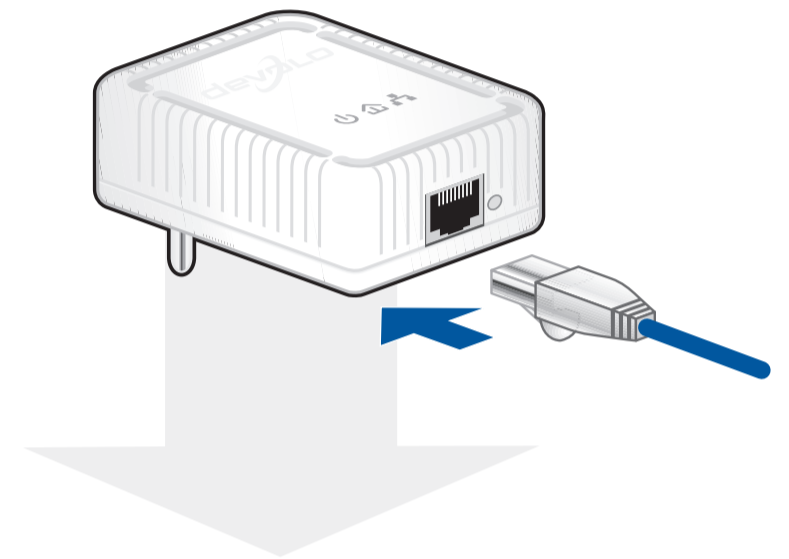

INSTALLATION

1a

1b

2a

2b

INSTALLATION

devolo AG
 Charlottenburger Allee 60
 52068 Aachen
 Germany
 Engineered in Germany
 www.devolo.com

42331/0211