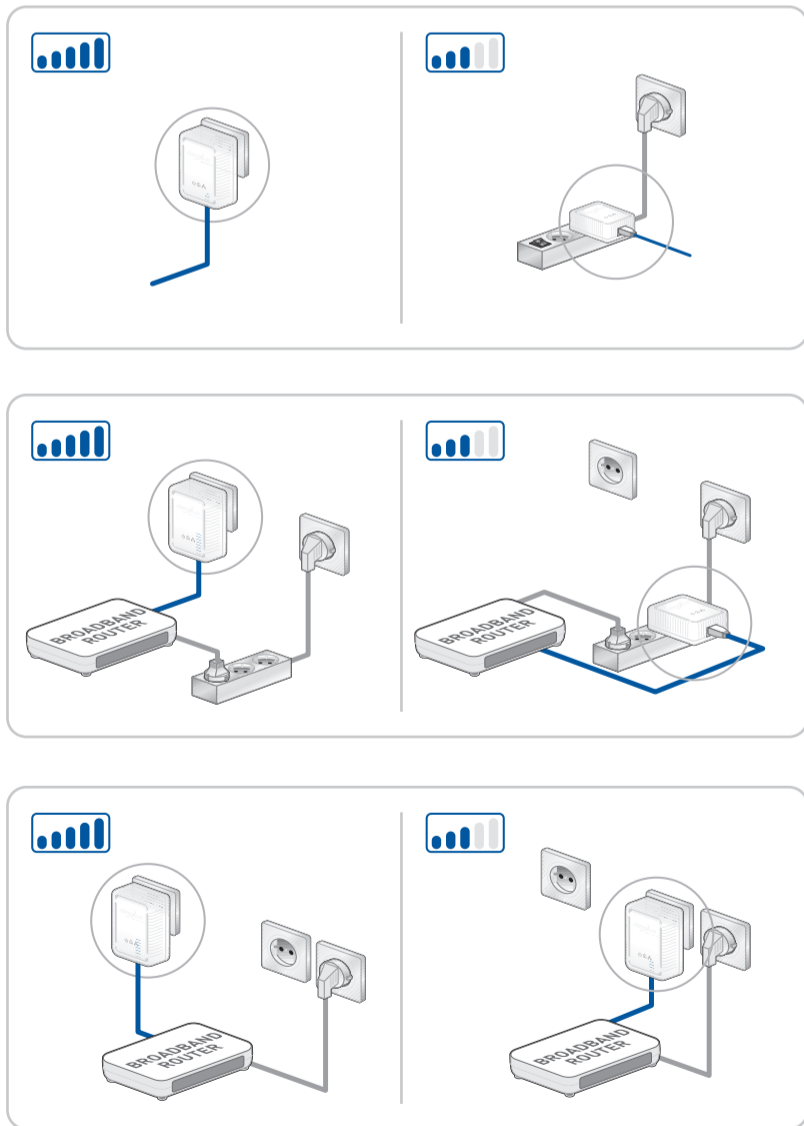

INSTALLATION

devolo AG
Charlottenburger Allee 60
52068 Aachen
Germany
Engineered in Germany
www.devolo.com

42331/0211

devolo Home Networking

www.devolo.com